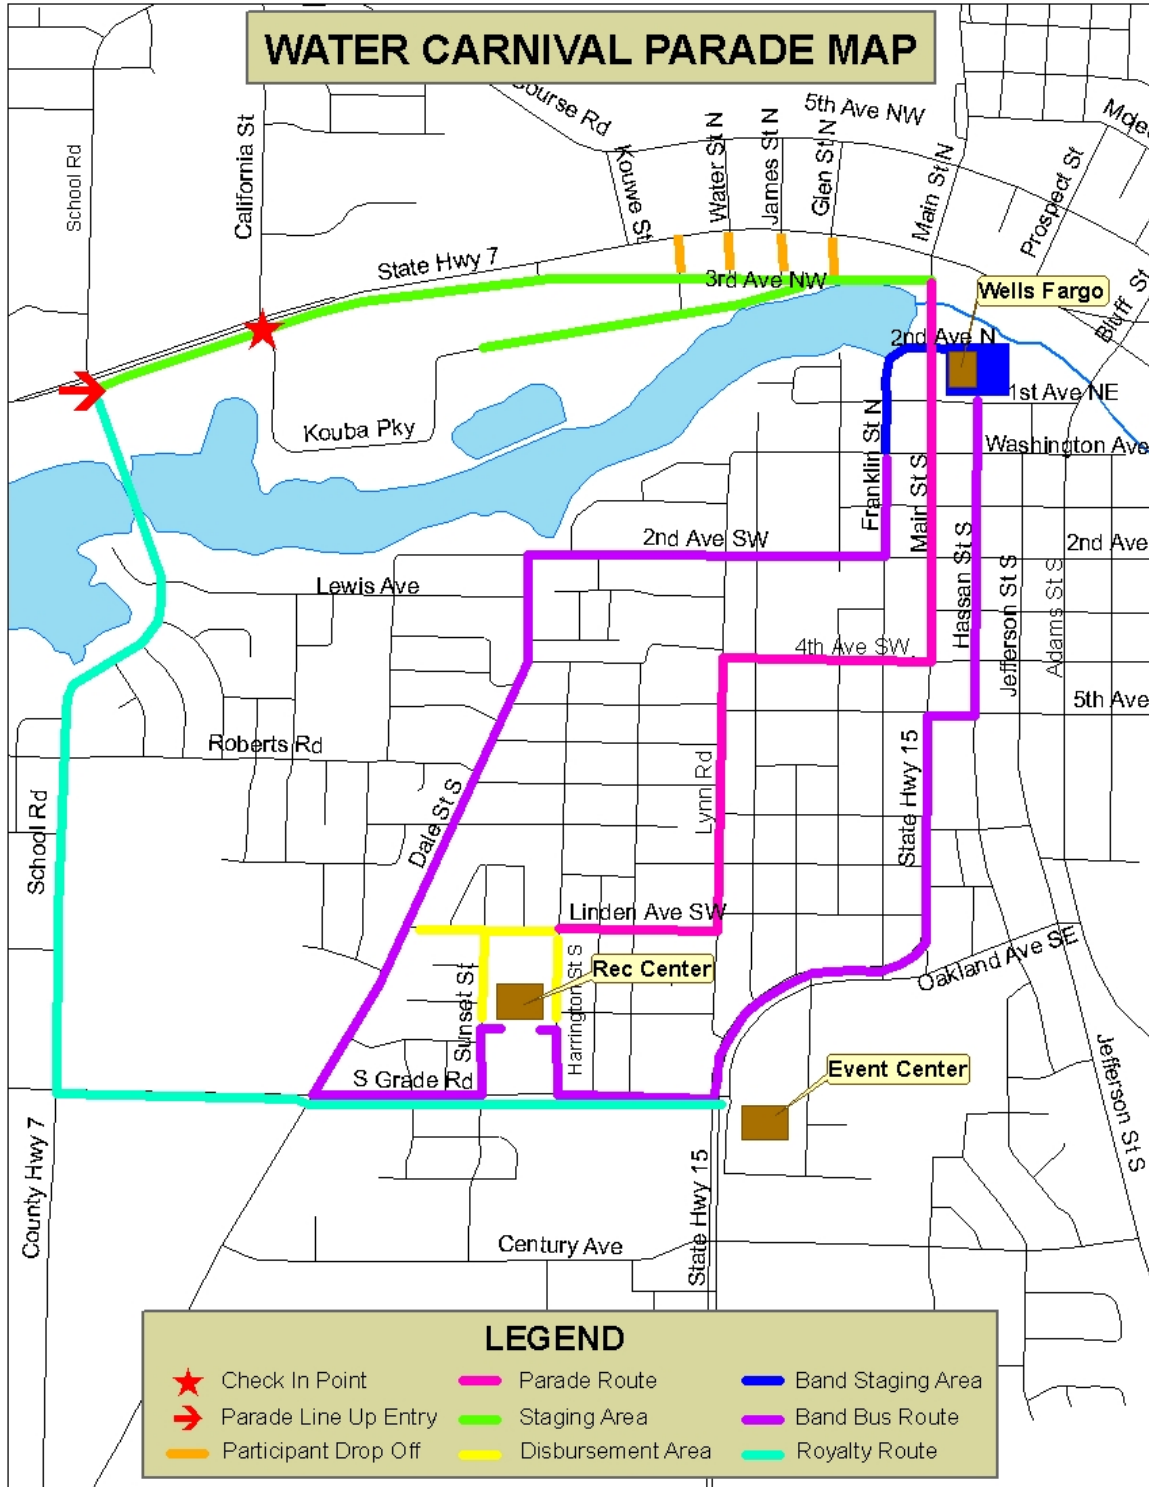

WATER CARNIVAL PARADE MAP

LEGEND

- ★ Check In Point
- ➔ Parade Line Up Entry
- Participant Drop Off
- Parade Route
- Staging Area
- Disbursement Area
- Band Staging Area
- Band Bus Route
- Royalty Route